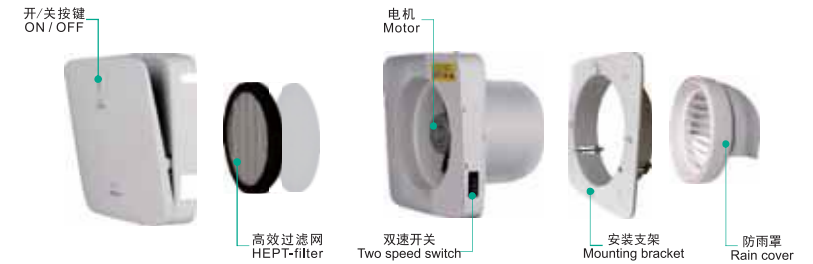

External Dimensions 外形尺寸图

Electrical Ratings 技术参数

型号 Model No.	额定电压/频率/相数 Rated Voltage/ Frequency/ Phase	风轮直径 Impeller Diameter (mm)	档位 Setting	功率 Power (W)	转速 Rotating Speed (R.P.M.)	风量 Air Volume (m³/h)	静压 Static Pressure (Pa)	噪音 Noise (dB)	电机绝缘等级 Insulation Class	净重 Net Weight (kg)
AHB10-12S	220V~/50Hz/1Ph	115	高档 High	10	1970	45	82	35	E	1.5
			低档 Low	7	1660	35	65	32